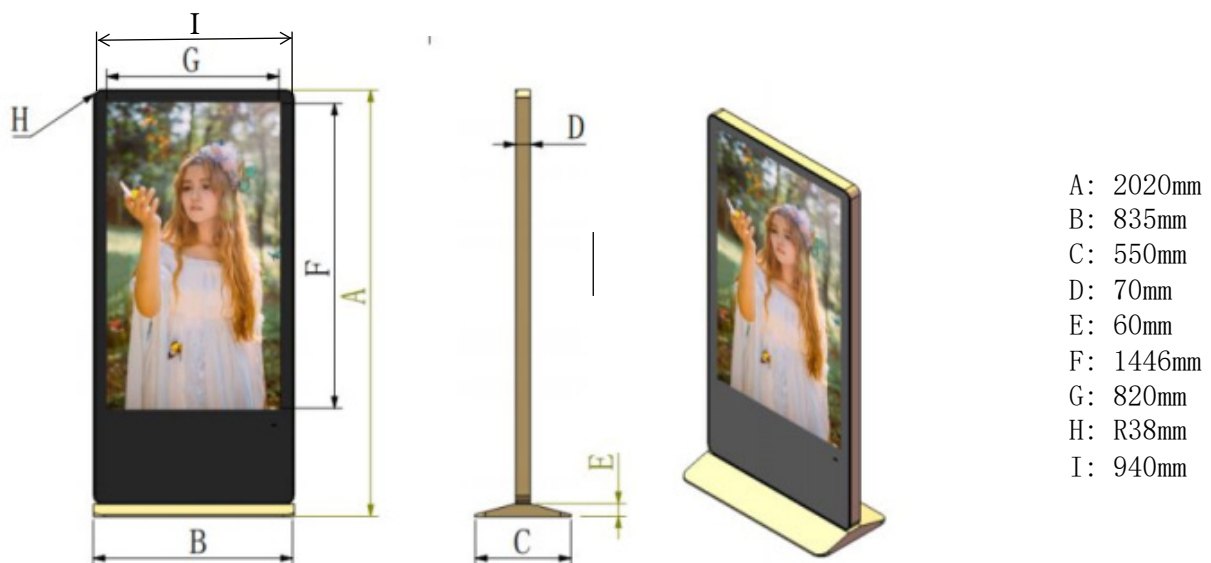

## TECHNICAL SPECIFICATIONS

<b>Model No</b>	NFST65-E-IR
<b>Screen Size / Touch</b>	65inch / 10points IR Touch
<b>Unit Size(mm)</b>	940(h)x2010(v)x70(d)
<b>Display Size(mm)</b>	812(h)x1437(v)
<b>Resolution</b>	1920x1080
<b>Brightness(cd/m<sup>2</sup>)</b>	350 cd/m <sup>2</sup> max
<b>Color</b>	16.7M
<b>Contrast Ratio</b>	4000:1 typ.
<b>Input Power Voltage</b>	AC100~240V(50Hz~60Hz)
<b>Working Temperature</b>	0° ~ 45°
<b>Input Ports</b>	VGA, HDMI, RJ45, USB2.0
<b>Response Time</b>	6.5ms
<b>Lifespan</b>	50000h
<b>Accessories</b>	Power cable, HDMI cable, Remote control
<b>Mini PC - Optional - NFST65P-E-IR</b>	INTEL i3 - 4GB DDR3 - 120GB SSD - WiFi - 4xUSB

## PHYSICAL DIMENSIONS

Note: All measurements in millimeters (mm)